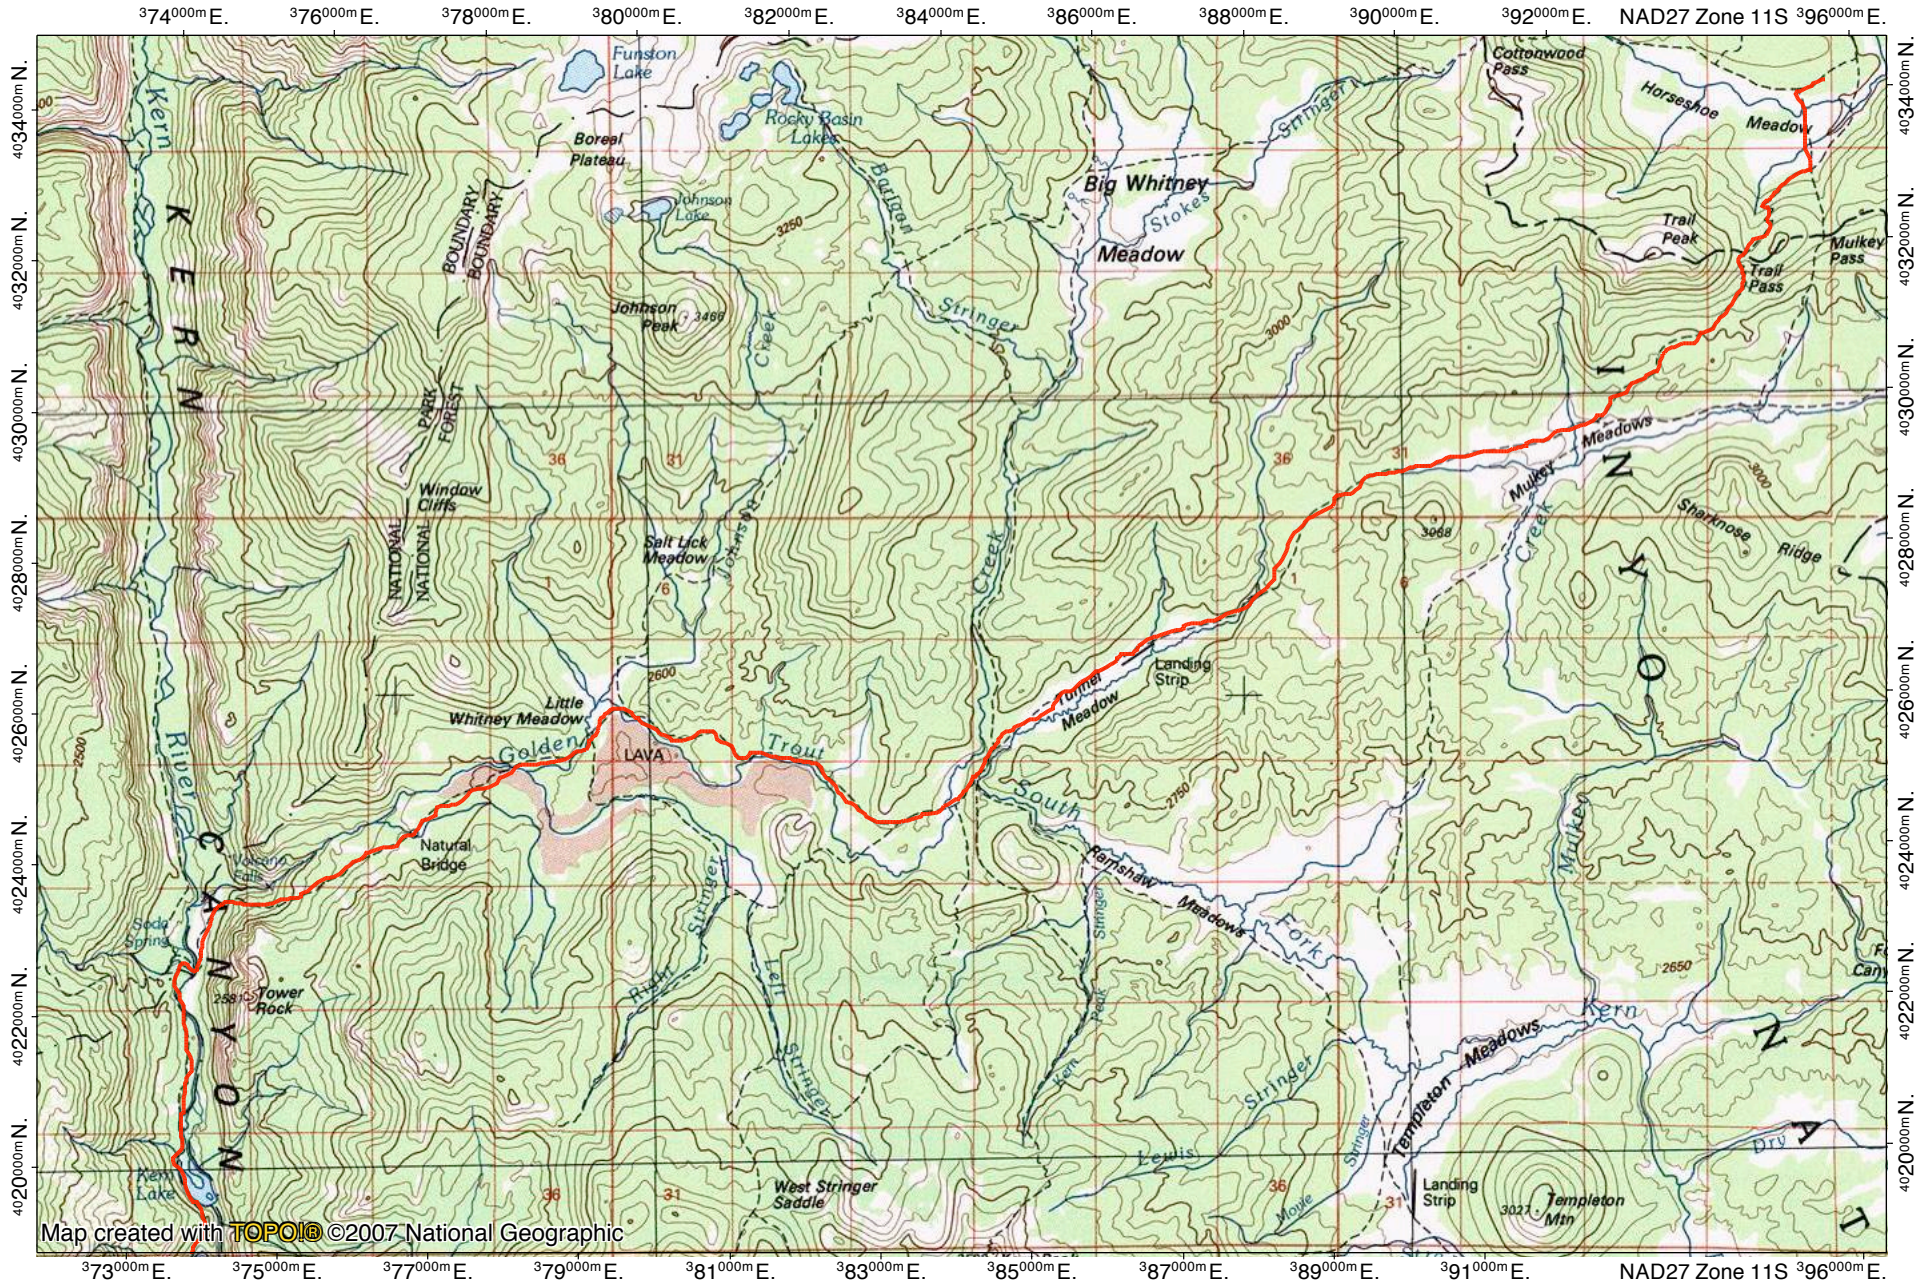

TOPO! map printed on 04/27/09 from "Untitled.tpo"

Map created with TOPO!® ©2007 National Geographic

TN MN  
13.5°  
04/27/09